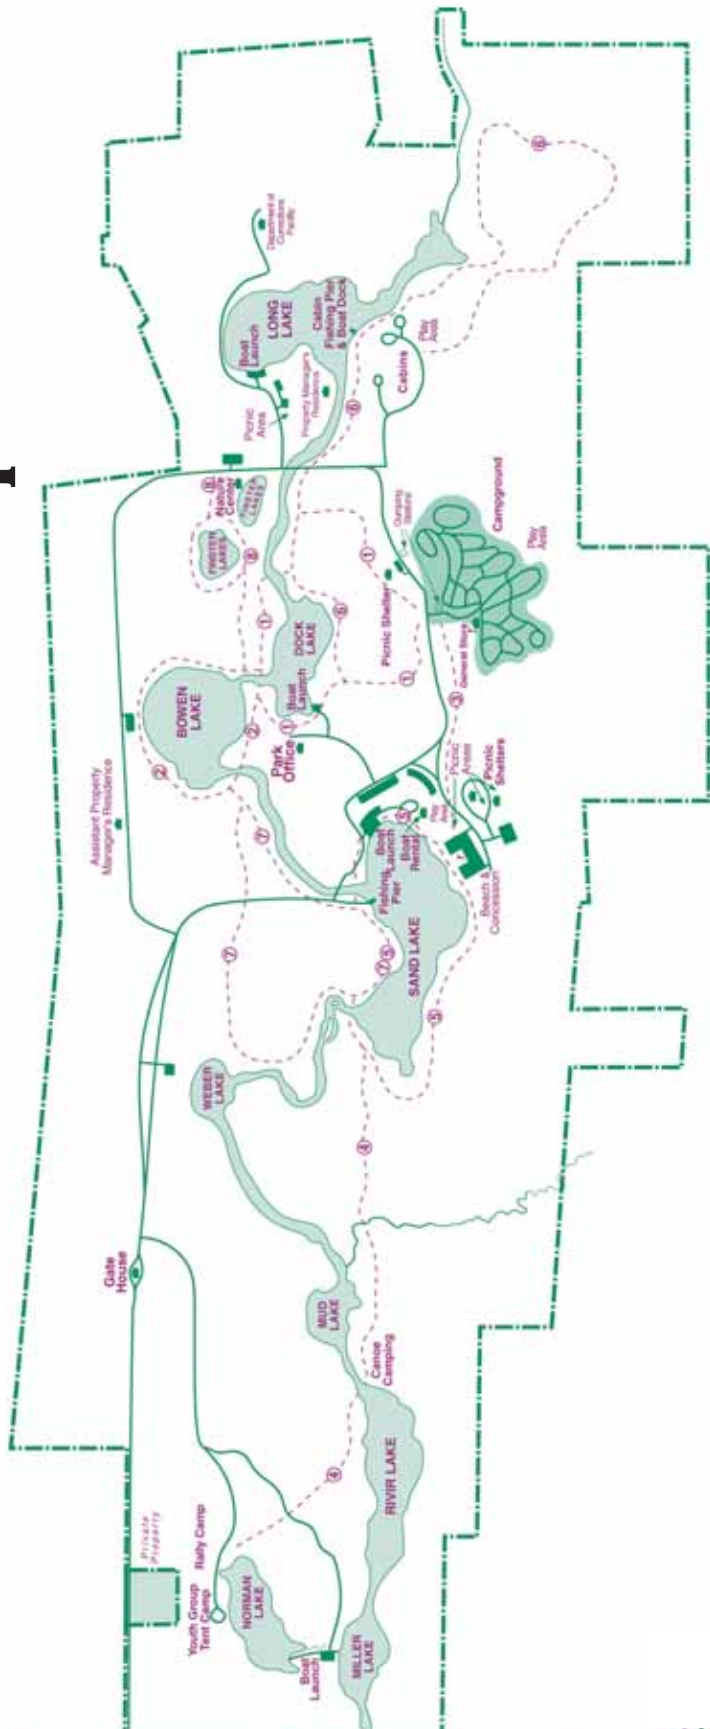

Chain O' Lakes Park Map

Family Cabin Floorplan

Chain O'Lakes State Park
Family Cabins

Recreation at Chain O' Lakes State Park

Bird-watching, Boating, Boat Launch Ramps, Boat Rental, Cabins, Camping, Cross-Country Skiing, Dump Stations, Fishing, Fishing Pier, Hiking Trails, Nature Center with Seasonal Interpretive Services, Photography, Picnicking, Shelter-house, Swimming Beach, Youth Tent Areas.

FOR MORE INFORMATION, contact
Chain O' Lakes State Park
2355 E. 75 South
Albion, IN 46701
(260) 636-2654

To download a park map, go to:
www.state.in.us/dnr/parklake/maps/parks/chain_trail.pdf
The Central Reservation System for all types of camping is 1-866-622-6746 or online at www.camp.IN.gov