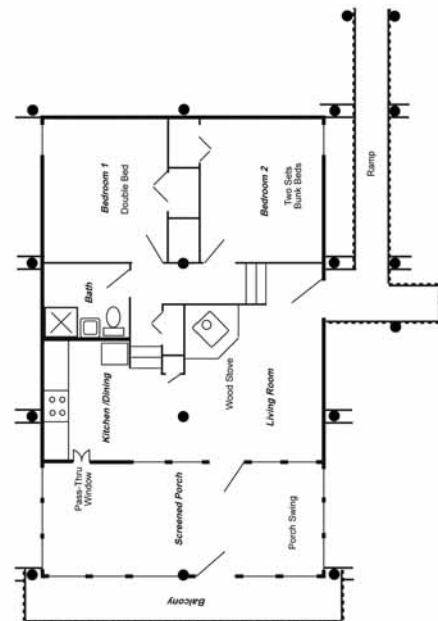

Chain O' Lakes Park Map

Family Cabin Floorplan

Chain O'Lakes State Park
Family Cabins

Recreation at Chain O' Lakes State Park

Bird-watching, Boating, Boat Launch Ramps, Boat Rental, Cabins, Camping, Cross-Country Skiing, Dump Stations, Fishing, Fishing Pier, Hiking Trails, Nature Center with Seasonal Interpretive Services, Photography, Picnicking, Shelter-house, Swimming Beach, Youth Tent Areas.