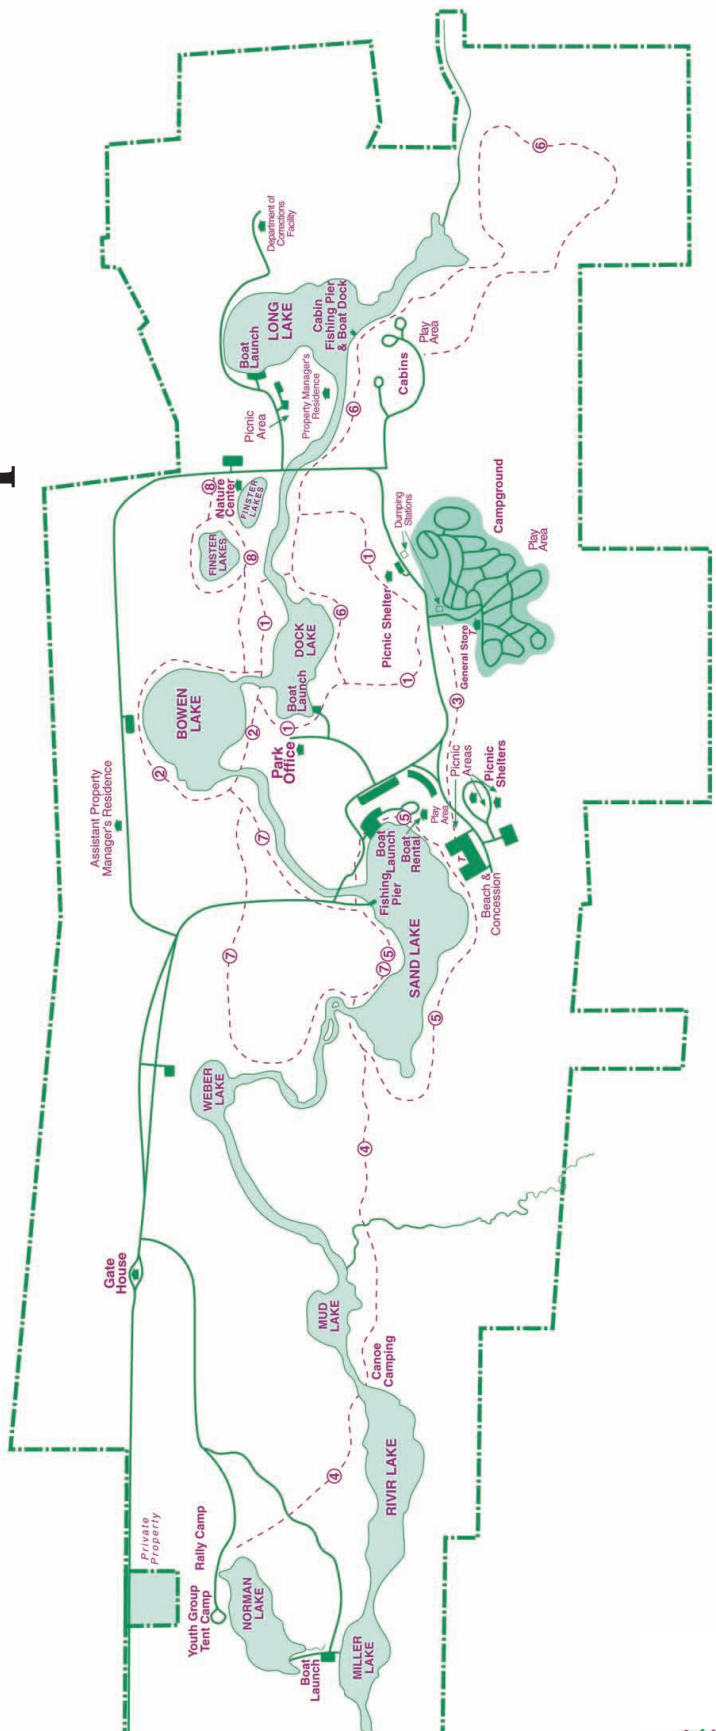

Chain O' Lakes Park Map

Family Cabin Floorplan

Chain O'Lakes State Park
Family Cabins

Recreation at Chain O' Lakes State Park

Bird-watching, Boating, Boat Launch Ramps, Boat Rental, Cabins, Camping, Cross-Country Skiing, Dump Stations, Fishing, Fishing Pier, Hiking Trails, Nature Center with Seasonal Interpretive Services, Photography, Picnicking, Shelter-house, Swimming Beach, Youth Tent Areas.

FOR MORE INFORMATION, contact
Chain O' Lakes State Park
2355 E. 75 South
Albion, IN 46701
(260) 636-2654

To download a park map, go to:
www.state.in.us/dnr/parklake/maps/parks/chain_trail.pdf
The Central Reservation System for all types of camping is 1-866-622-6746 or online at www.camp.IN.gov