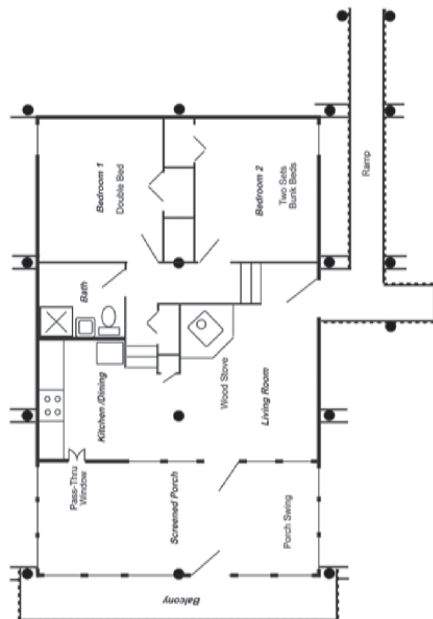

Chain O' Lakes Park Map

Family Cabin Floorplan

Chain O'Lakes State Park
Family Cabins

Recreation at Chain O' Lakes State Park

Bird-watching, Boating, Boat Launch Ramps, Boat Rental, Cabins, Camping, Cross-Country Skiing, Dump Stations, Fishing, Fishing Pier, Hiking Trails, Nature Center with Seasonal Interpretive Services, Photography, Picnicking, Shelter-house, Swimming Beach, Youth Tent Areas.